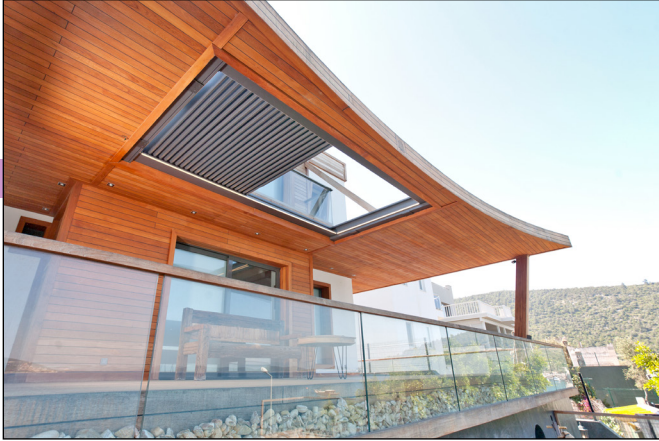

clima

A beautiful, flat roof pergola system with aluminum louvers that rotate and retract. Sturdy construction made of an aluminium alloy of top quality with insulation capabilities delivers great resistance to wind and snow. All connections are concealed and provide great aesthetics. The louvers allow for controlled ventilation while shading is maintained. Complementary side wall closures make up for a complete beautiful outdoor space

▼ benefits

controlled ventilation

protection from sun rays or open to the sky

fully waterproof when closed

all rain water smartly drains away from louvers through the pillars

clima

Complementing beautiful residential architecture or making up a large roof top restaurant system, clima is a versatile luxurious addition offering light, ventilation and if needed protection from the elements.

technical details

adjustable louver rotation

side elevation

column base and drainage types

RGB or strip LED lighting