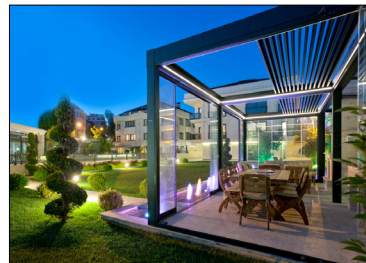

clima

A beautiful, flat roof pergola system with aluminum louvers that rotate and retract. Sturdy construction made of an aluminium alloy of top quality with insulation capabilities delivers great resistance to wind and snow. All connections are concealed and provide great aesthetics. The louvers allow for controlled ventilation while shading is maintained. Complementary side wall closures make up for a complete beautiful outdoor space

▼ features

One module is 4m wide, 6m long and 3m high. Modules can be combined in any direction.

LED strip dimmer and RGB hidden lighting adds elegance to night outdoors

▼ aluminum colors

powder coating colors

▼ benefits

controlled ventilation

protection from sun rays or open to the sky

fully waterproof when closed

all rain water smartly drains away from louvers through the pillars

clima

Complementing beautiful residential architecture or making up a large roof top restaurant system, clima is a versatile luxurious addition offering light, ventilation and if needed protection from the elements.

technical details

adjustable louver rotation

side elevation

column base and drainage types

RGB or strip LED lighting