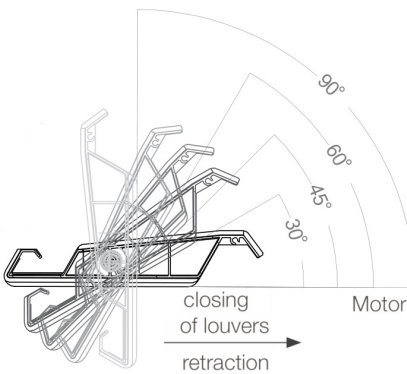

clima

A beautiful, flat roof pergola system with aluminum louvers that rotate and retract. Sturdy construction made of an aluminium alloy of top quality with insulation capabilities delivers great resistance to wind and snow. All connections are concealed and provide great aesthetics. The louvers allow for controlled ventilation while shading is maintained. Complementary side wall closures make up for a complete beautiful outdoor space

▼ features

One module is 4m wide, 6m long and 3m high. Modules can be combined in any direction.

LED strip dimmer and RGB hidden lighting adds elegance to night outdoors

▼ aluminum colors

powder coating colors

side wall closures

coverti: automated zip screen with clear PVC or shade fabric

coverti glass: manual or automated glass windbreaker screen

coverti glass auto: automated two or three pane glass wall

sliding glass doors

technical details

adjustable louver rotation

side elevation

column base and drainage types

RGB or strip LED lighting