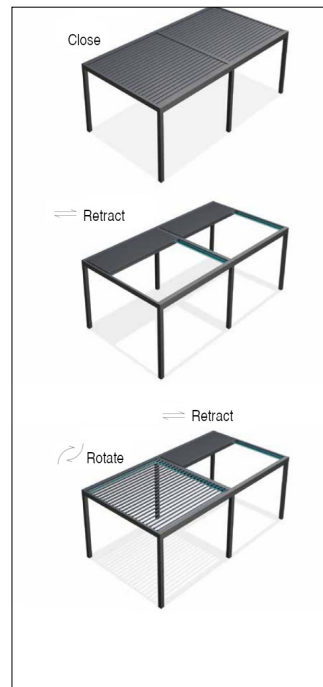

▼ open/close/rotate   ▼ multiple modules

Two motors independently control rotation and retraction. Every module can be independently operated. Modules can be installed free standing, attached to a wall or to existing structures.