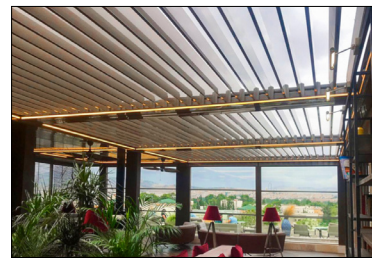

clima

A beautiful, flat roof pergola system with aluminum louvers that rotate and retract. Sturdy construction made of an aluminium alloy of top quality with insulation capabilities delivers great resistance to wind and snow. All connections are concealed and provide great aesthetics. The louvers allow for controlled ventilation while shading is maintained. Complementary side wall closures make up for a complete beautiful outdoor space

▼ features

One module is 4m wide, 6m long and 3m high. Modules can be combined in any direction.

LED strip dimmer and RGB hidden lighting adds elegance to night outdoors

▼ aluminum colors

powder coating colors

▼ benefits

controlled ventilation

protection from sun rays or open to the sky

fully waterproof when closed

all rain water smartly drains away from louvers through the pillars

clima

Complementing beautiful residential architecture or making up a large roof top restaurant system, clima is a versatile luxurious addition offering light, ventilation and if needed protection from the elements.

technical details

adjustable louver rotation

side elevation

column base and drainage types

RGB or strip LED lighting