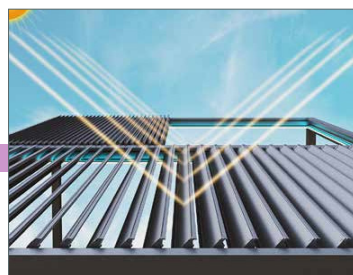

clima

A beautiful, flat roof pergola system with aluminum louvers that rotate and retract. Sturdy construction made of an aluminium alloy of top quality with insulation capabilities delivers great resistance to wind and snow. All connections are concealed and provide great aesthetics. The louvers allow for controlled ventilation while shading is maintained. Complementary side wall closures make up for a complete beautiful outdoor space

or any RAL

▼ open/close/rotate      ▼ multiple modules

Two motors independently control rotation and retraction. Every module can be independently operated. Modules can be installed free standing, attached to a wall or to existing structures.

▼ benefits

controlled ventilation

protection from sun rays or open to the sky

fully waterproof when closed

all rain water smartly drains away from louvers through the pillars

clima

Complementing beautiful residential architecture or making up a large roof top restaurant system, clima is a versatile luxurious addition offering light, ventilation and if needed protection from the elements.

technical details

adjustable louver rotation

side elevation

column base and drainage types

RGB or strip LED lighting