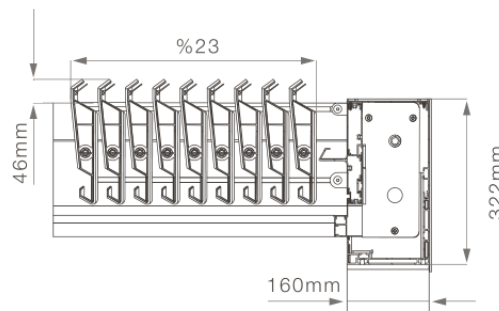

▼ features

One module is 4m wide, 6m long and 3m high. Modules can be combined in any direction.

LED strip dimmer and RGB hidden lighting adds elegance to night outdoors

▼ aluminum colors

powder coating colors

technical details

adjustable louver rotation

side elevation

column base and drainage types

RGB or strip LED lighting