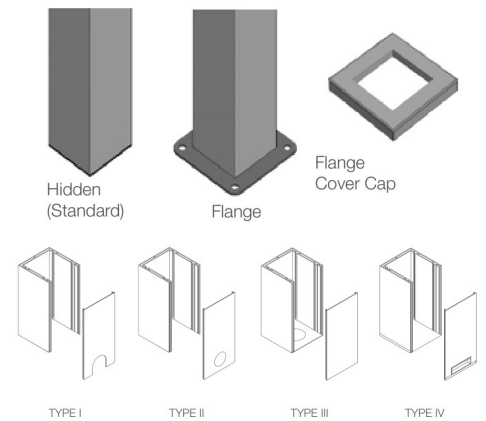

clima

A beautiful, flat roof pergola system with aluminum louvers that rotate and retract. Sturdy construction made of an aluminium alloy of top quality with insulation capabilities delivers great resistance to wind and snow. All connections are concealed and provide great aesthetics. The louvers allow for controlled ventilation while shading is maintained. Complementary side wall closures make up for a complete beautiful outdoor space

side wall closures

coverti: automated zip screen with clear PVC or shade fabric

coverti glass: manual or automated glass windbreaker screen

coverti glass auto: automated two or three pane glass wall

sliding glass doors

technical details

adjustable louver rotation

side elevation

column base and drainage types

RGB or strip LED lighting